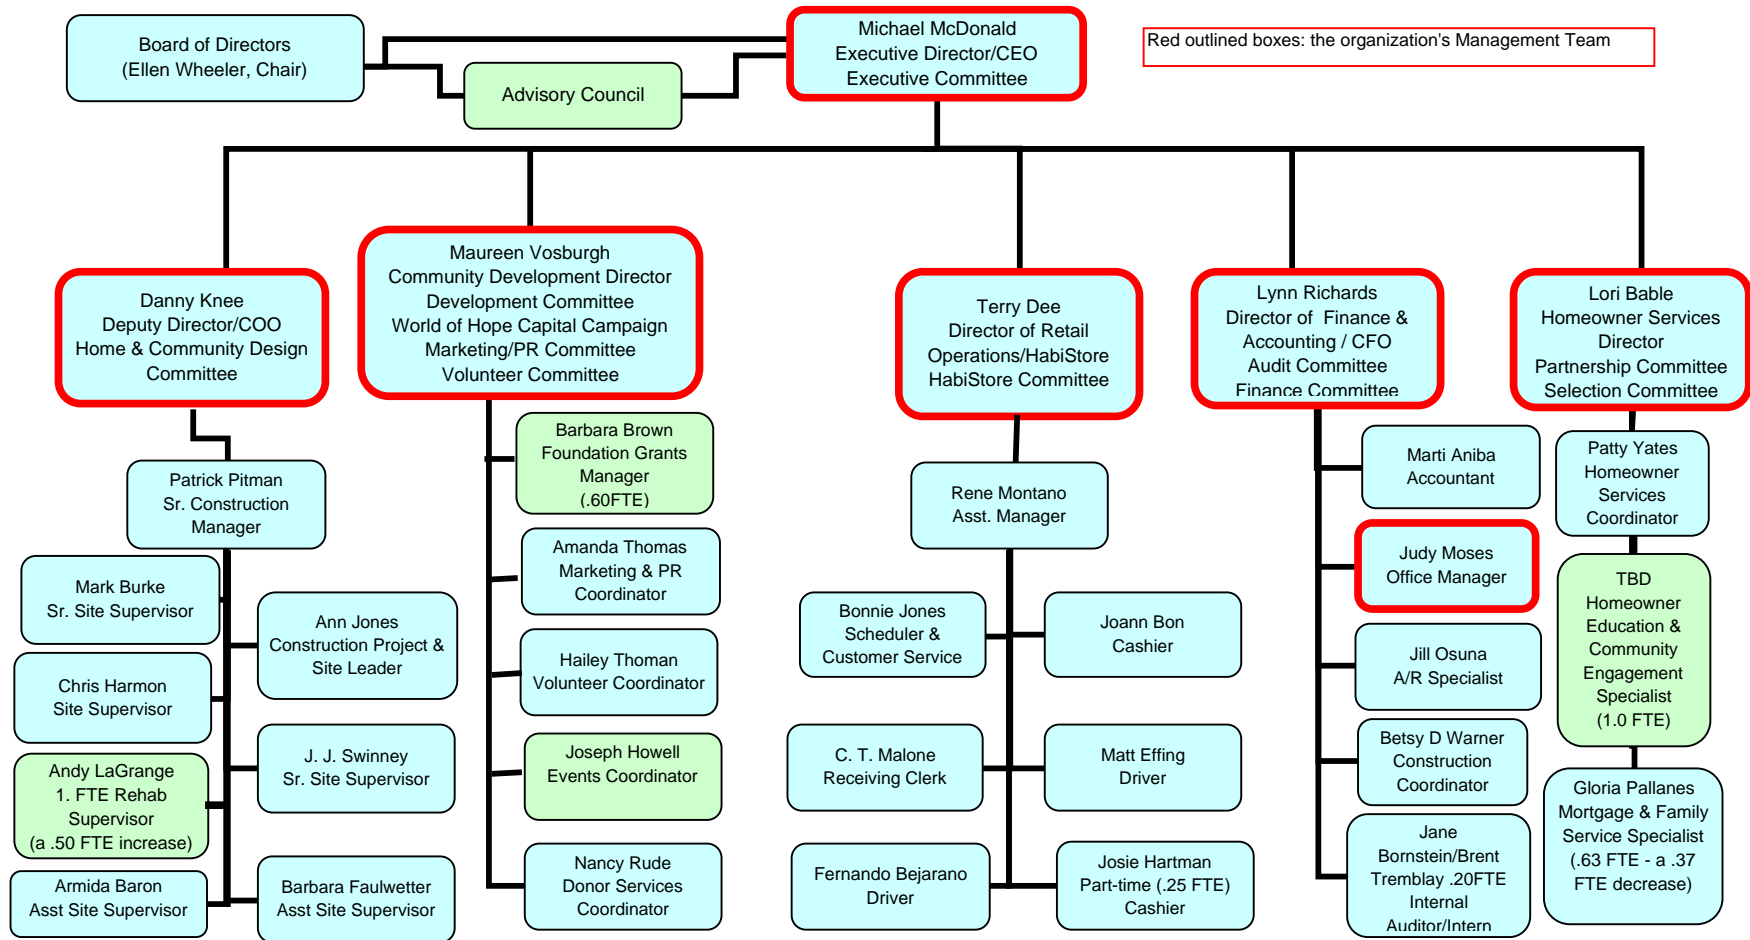

Habitat for Humanity Tucson
 Proposed Organizational Structure
 2011-2012

Red outlined boxes: the organization's Management Team